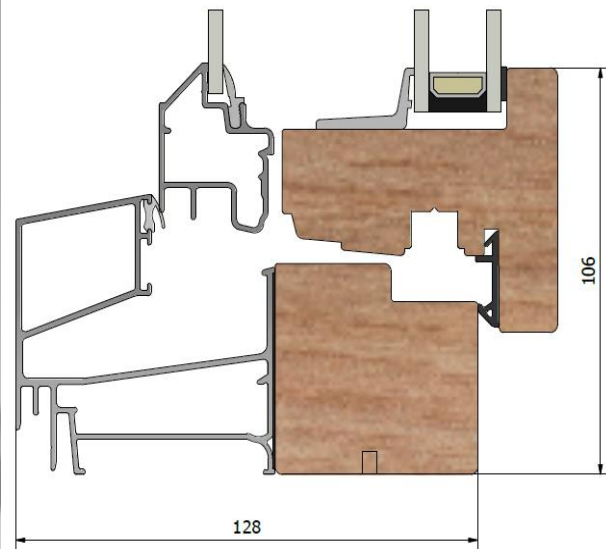

# Royal LIF1281

Inward opening window, 2+1 glazed

Product Facts

Frame depth (mm)	128
Sound reduction Rw (dB)	40 – 50
U-value (W/m <sup>2</sup> K)	0,9 - 1,1
Surface finish	Optional RAL or NCS
Weep holes	Hidden or Visible
Opening	Inward
Hinges	Bolt-hinges

Install the windowsill in the innermost track